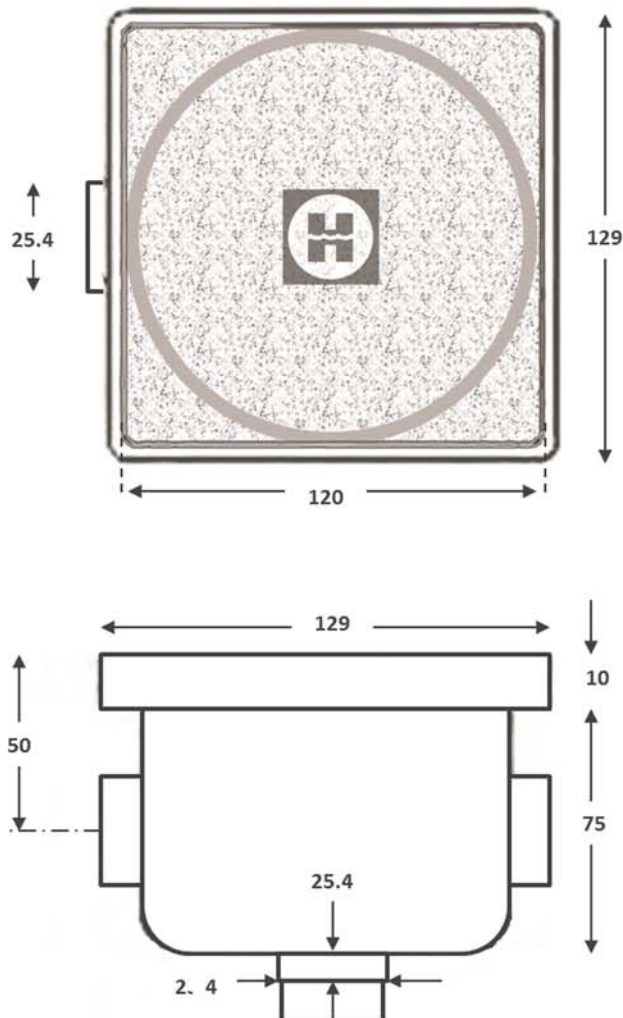

Pro Hayward Deck Mounted Junction Box

Model No	3495
Material of Construction:	ABS Plastic
IP Rating:	IP 64 : O-Ring seal keeps out dust and water splashing at any angle. Cannot be submerged.
Carton Quantity:	48
Country of Origin:	China

All Dimensions in mm

To take a closer look at Hayward Lighting, go to www.hayward.com